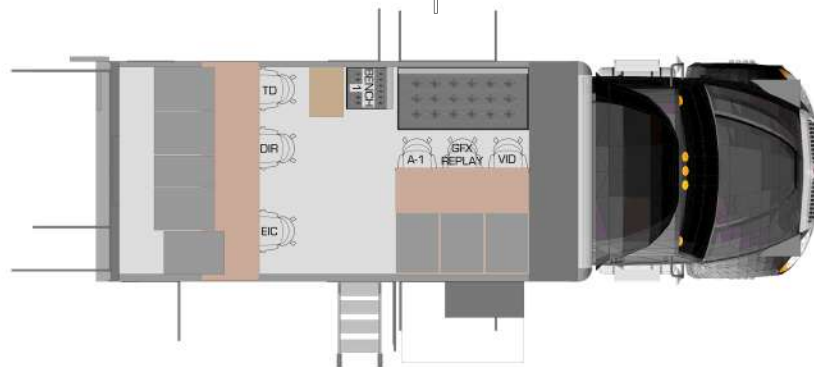

Cable Inventory

500' TAC-8
 1395' BNC
 1340' XLR
 1180' Ethernet
 470' Edison

Power Requirements

1 Phase, 80 Amps, 208 Volts
 2 Hot Legs, 1 Ground, (No neutral required)
 50' feeder cable with camlock connectors
 20kW Generator On Board

Truck Dimensions

GVW – 26,000 Lbs
 Dimensions – 29ft L, 9ft W, 13.5ft H working footprint

Live Media Group Holdings
 515 Brick Church Park Dr
 Nashville, TN 37207
 (877) 959-8638

2 HDX-18 CONSTELLATION TNDV 3D 2020
Scale: 1:20