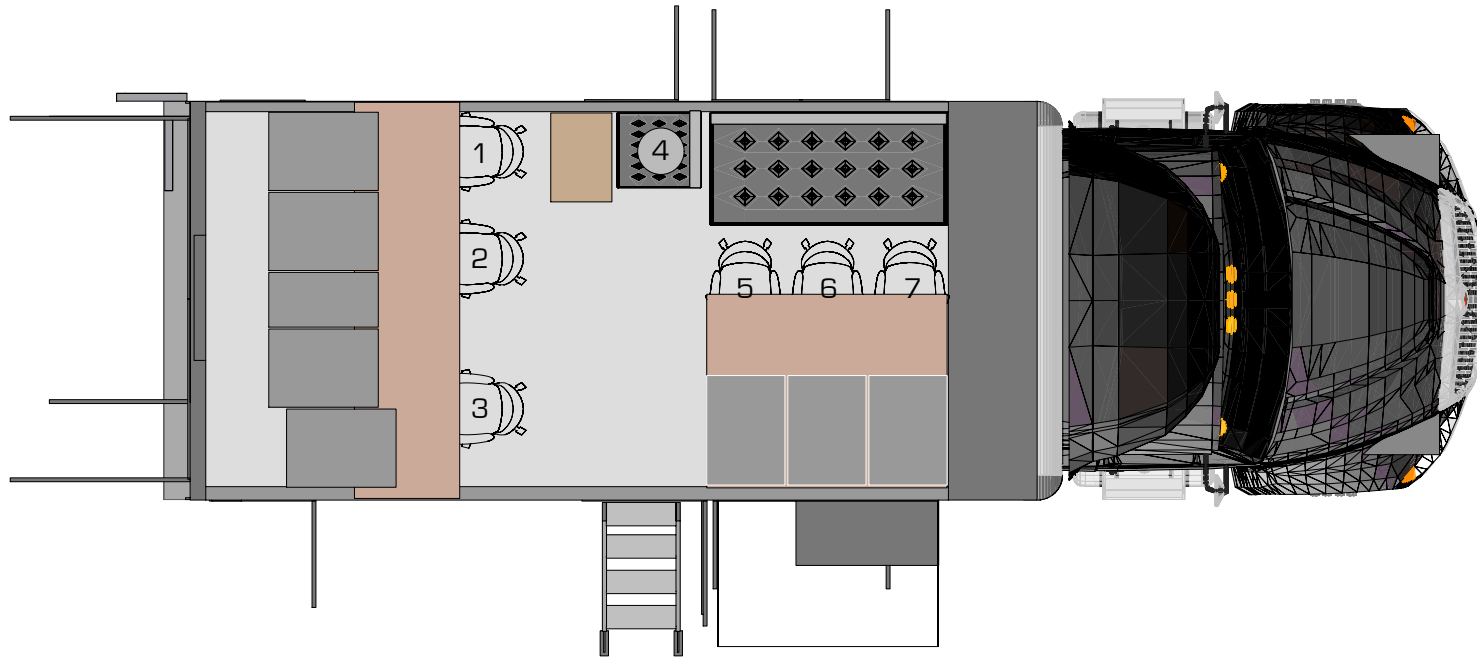

PRODUCTION SEATING ASSIGNMENTS

1	
2	
3	
4	
5	
6	
7	

2 HDX-18 CONSTELLATION TNDV 3D 2020
Scale: 1:15

LMG
515 Brick Church Park Drive
Nashville TN 37207

HDX-18
HYBRID
SAT/PRODUCTION

HDX-18 CONSTELLATION

FILE: HDX-18 CONSTELLATION TNDV 3D 2020.dwg

PRODUCTION DRAWINGS BY: Joseph Foister

SHEET INFO:

HDX-18
CONSTELLATION
FLOOR PLAN

NOTES:

UPDATED:

Date: 4/28/20
Time: 8:43:43 AM

Ver.001