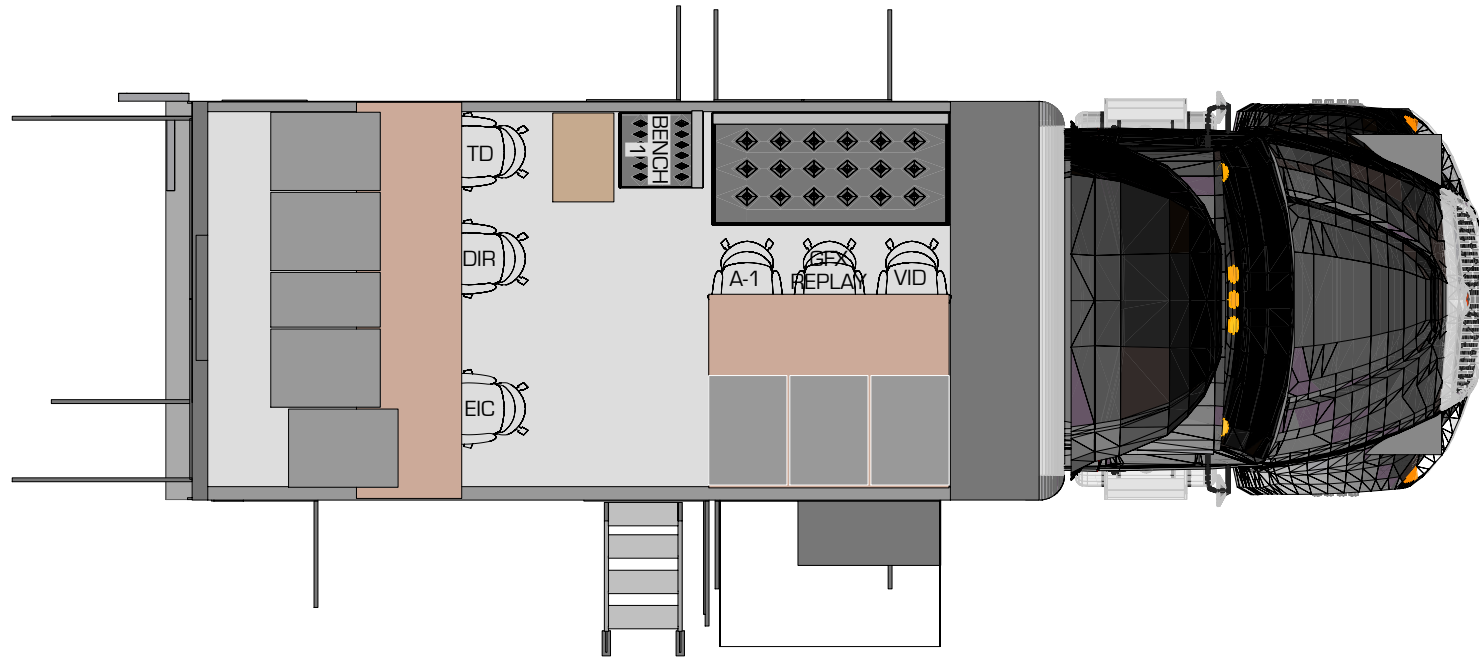

#	LOCATION	NAME:
1	TD	
2	DIR	
3	EIC	
4	BENCH-1	
5	A-1	
6	GFX/REPLAY	
7	SHADER	

2 HDX-18 CONSTELLATION TNDV 3D 2020
Scale: 1:15

LMG
515 Brick Church Park Drive
Nashville TN 37207

HDX-18
HYBRID
SAT/PRODUCTION

HDX-18 CONSTELLATION

FILE: HDX-18 CONSTELLATION TNDV 3D 2020.dwg

PRODUCTION DRAWINGS BY: Joseph Foster

SHEET INFO:

HDX-18
CONSTELLATION
FLOOR PLAN

NOTES:

UPDATED:

Date: 4/28/20
Time: 8:43:39 AM

Ver.001