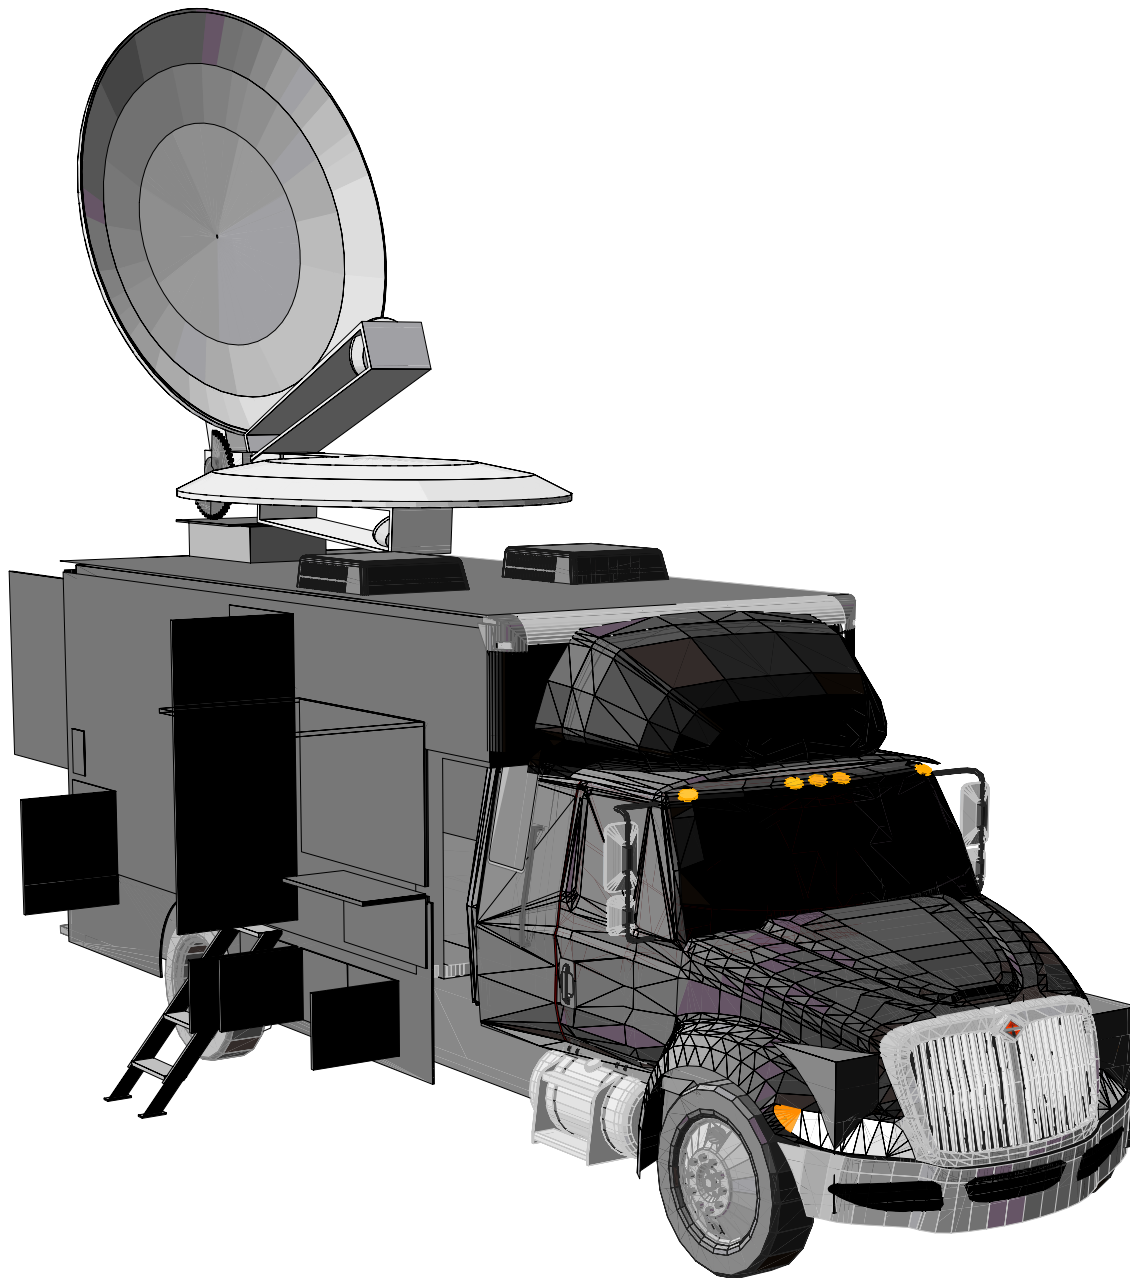

4 HDX-18 CONSTELLATION TNDV 3D 2020
Scale: 1:21

LMG
515 Brick Church Park Drive
Nashville TN 37207

HDX-18
HYBRID
SAT/PRODUCTION

HDX-18 CONSTELLATION		
	FILE: HDX-18 CONSTELLATION TNDV 3D 2020.vwk	PRODUCTION DRAWINGS BY: Joseph Foster

SHEET INFO: HDX-18
CONSTELLATION
ISOMETRIC VIEW

NOTES:

UPDATED:
Date: 3/24/20
Time: 12:10:06 PM

Ver.001