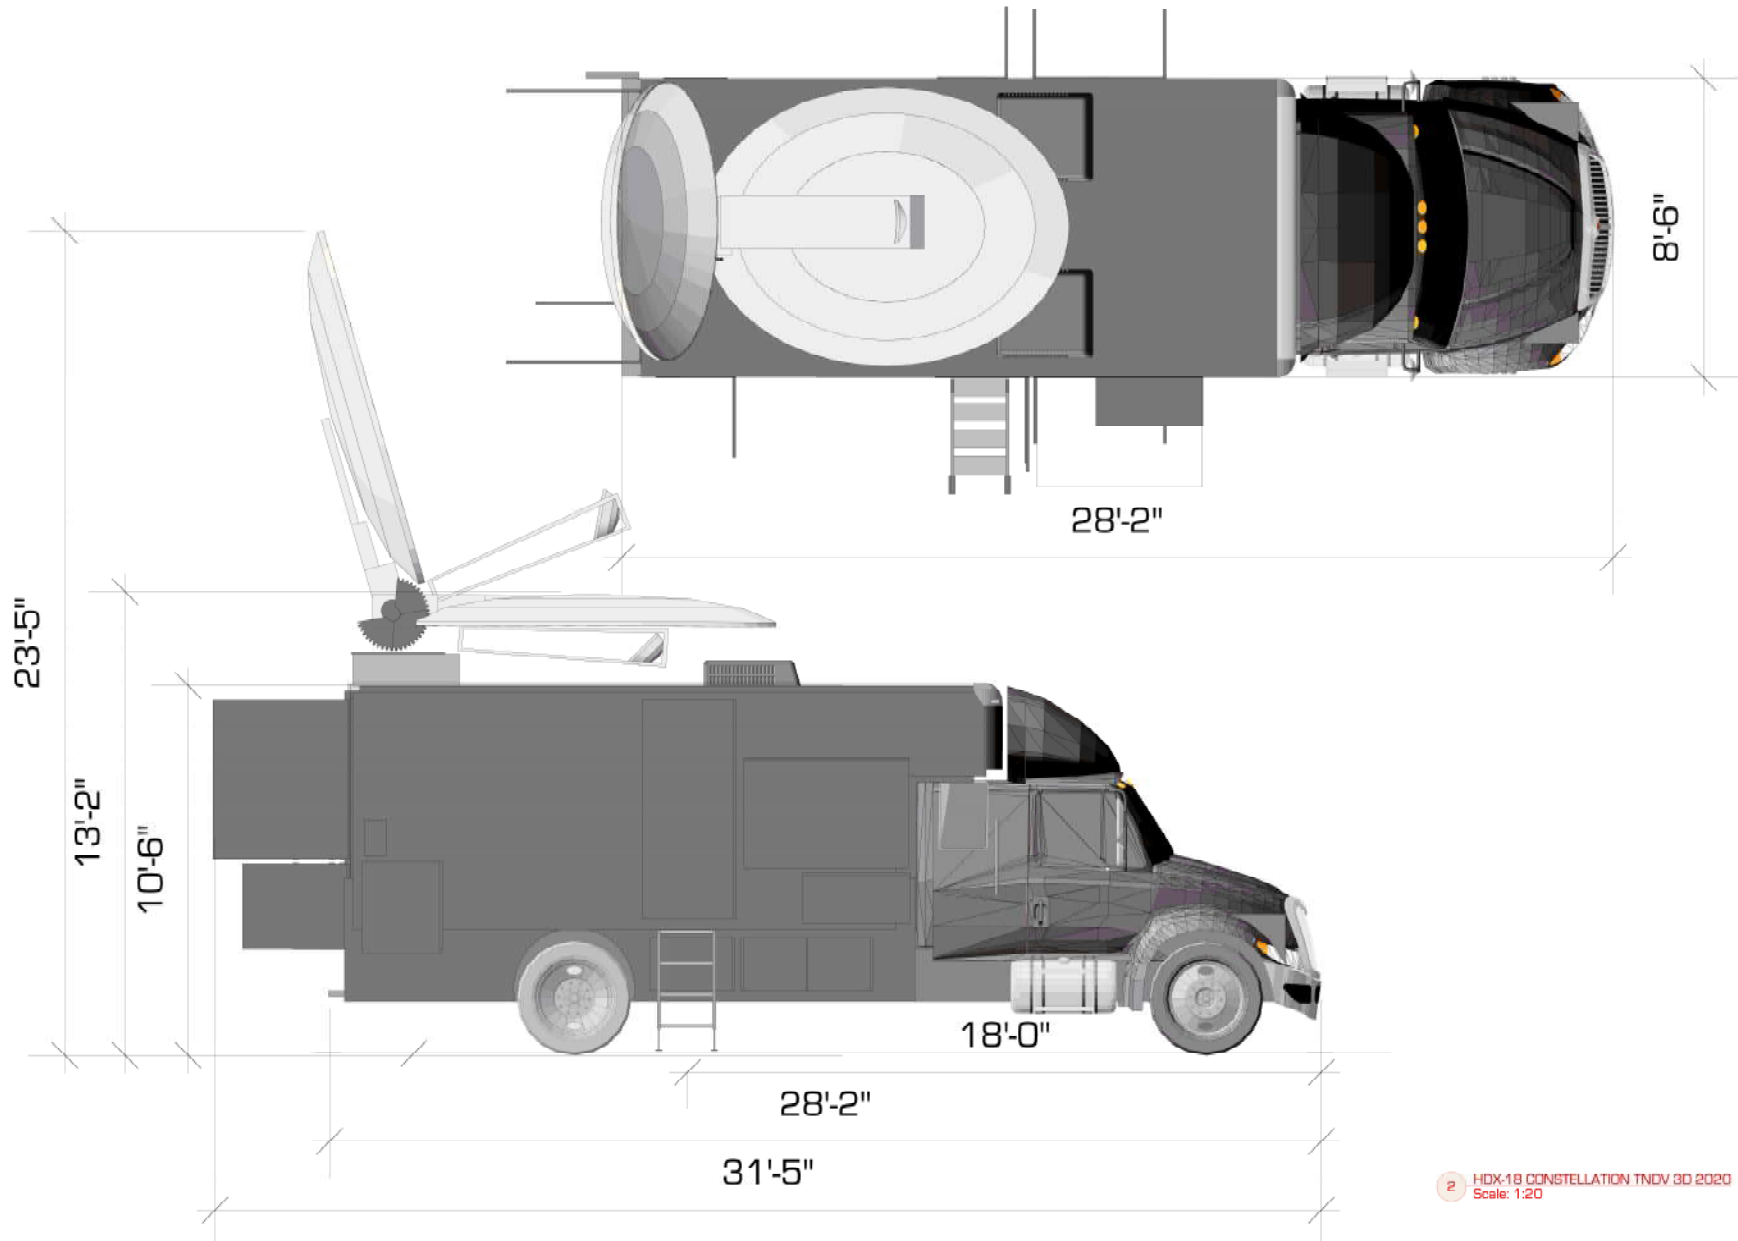

Truck Dimensions

GVW – 26,000 Lbs
 Dimensions – 29ft L, 9ft W, 13.5ft H working footprint

Live Media Group Holdings
 515 Brick Church Park Dr
 Nashville, TN 37207
 (877) 959-8638

2 HDX-18 CONSTELLATION TNDV 3D 2020
Scale: 1:20